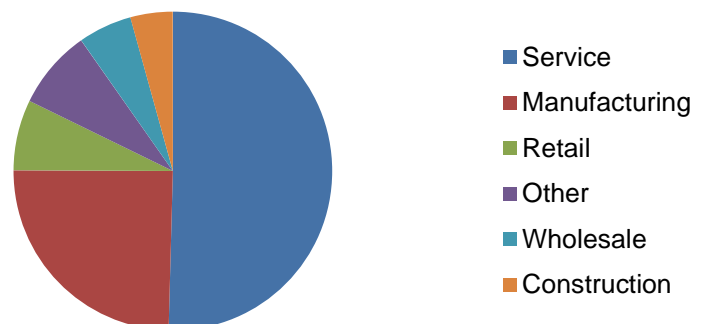

CLIENT INDUSTRIES

Small Business Development Centers
Helping businesses start, grow, and prosper.

Pennsylvania SBDC Lead Office
3819-33 Chestnut Street, Suite 325 | Philadelphia, PA 19104
(215) 898-1219 | www.pasbdc.org | @PASmallBusiness