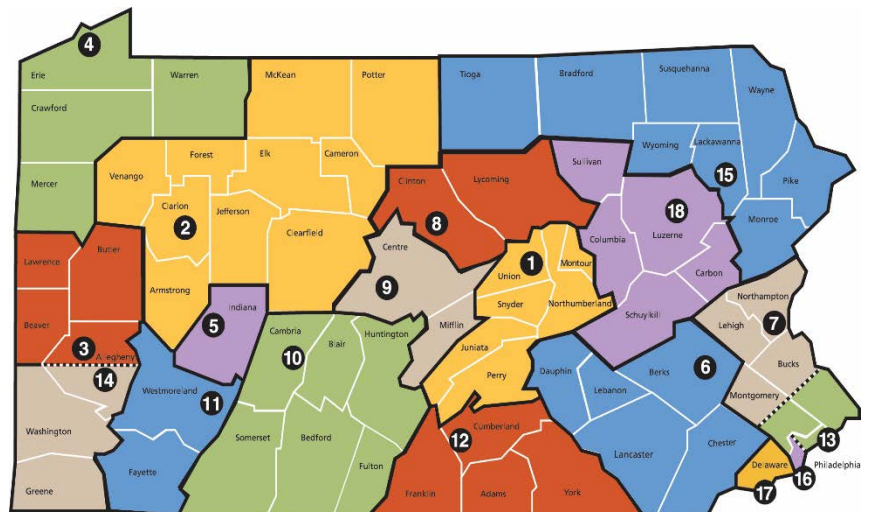

DISTRICT PROFILE

County	Population	# of Small Businesses	% Small Businesses
Bucks	625,249	67,505	99.97
Montgomery	799,874	90,343	99.91

SBDC LOCATIONS MAP

- 1. Bucknell 4. Gannon 7. Lehigh 10. St. Francis 13. Wharton 16. Temple
- 2. Clarion 5. Indiana 8. Lock Haven 11. St. Vincent 14. Pittsburgh 17. Widener
- 3. Duquesne 6. Kutztown 9. Penn State 12. Shippensburg 15. Scranton 18. Wilkes