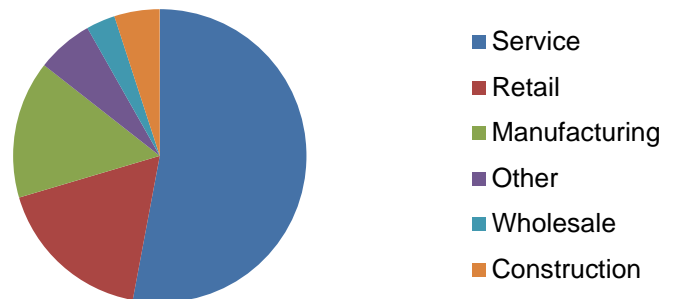

CLIENT INDUSTRIES

Small Business Development Centers
Helping businesses start, grow, and prosper.

Pennsylvania SBDC Lead Office
3819-33 Chestnut Street, Suite 325 | Philadelphia, PA 19104
(215) 898-1219 | www.pasbdc.org | @PASmallBusiness