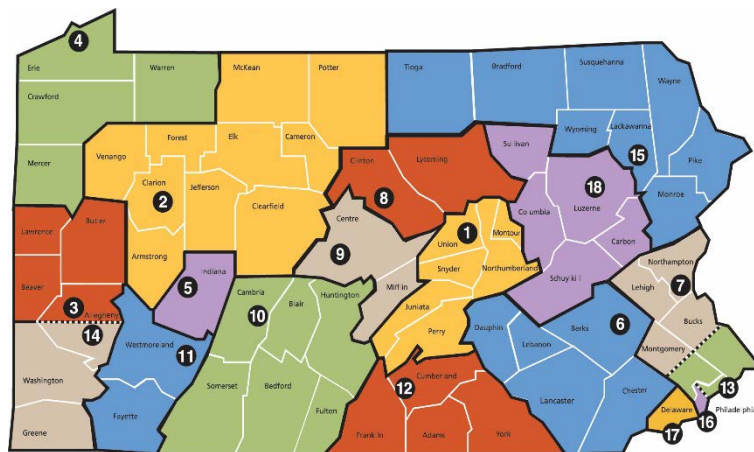

DISTRICT PROFILE

County	Population	# of Small Businesses	% Small Businesses
Bedford	49,762	4,407	99.98
Blair	127,089	9,350	99.97
Cambria	143,679	9,974	99.96
Fayette	136,606	9,071	99.94
Franklin	149,618	11,833	99.92
Fulton	14,845	1,207	99.93
Greene	38,686	2,326	99.79
Huntingdon	45,913	7,025	100.00
Indiana	88,880	4,247	99.97
Somerset	77,742	6,506	99.97
Washington	207,820	17,033	99.95
Westmoreland	365,169	29,732	99.94

SBDC LOCATIONS MAP

1. Bucknell
2. Clarion
3. Duquesne
4. Gannon
5. Indiana
6. Kutztown
7. Lehigh
8. Lock Haven
9. Penn State
10. St. Francis
11. St. Vincent
12. Shippensburg
13. Wharton
14. Pittsburgh
15. Scranton
16. Temple
17. Widener
18. Wilkes