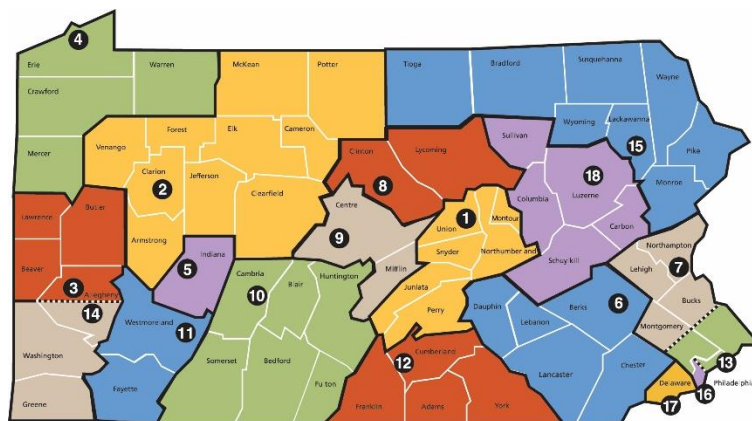

DISTRICT PROFILE

| County | Population | # of Small Businesses | % Small Businesses |
|------------|------------|-----------------------|--------------------|
| Cameron | 5,085 | 376 | 100.00 |
| Centre | 153,990 | 12,328 | 99.98 |
| Clarion | 39,988 | 3,596 | 100.00 |
| Clearfield | 81,642 | 6,380 | 99.95 |
| Clinton | 39,238 | 2,613 | 99.96 |
| Crawford | 88,765 | 7,586 | 99.97 |
| Elk | 31,946 | 2,578 | 99.92 |
| Erie | 280,566 | 20,280 | 99.95 |
| Forest | 7,716 | 411 | 100.00 |
| Huntingdon | 45,913 | 3,452 | 100.00 |
| Jefferson | 45,200 | 4,247 | 100.00 |
| McKean | 43,450 | 3,312 | 99.97 |
| Potter | 17,457 | 1,702 | 99.94 |
| Tioga | 41,981 | 3,517 | 100.00 |
| Venango | 54,984 | 4,152 | 99.95 |
| Warren | 41,815 | 3,106 | 99.84 |

SBDC LOCATIONS MAP

1. Bucknell
2. Clarion
3. Duquesne
4. Gannon
5. Indiana
6. Kutztown
7. Lehigh
8. Lock Haven
9. Penn State
10. St. Francis
11. St. Vincent
12. Shippensburg
13. Wharton
14. Pittsburgh
15. Scranton
16. Temple
17. Widener
18. Wilkes