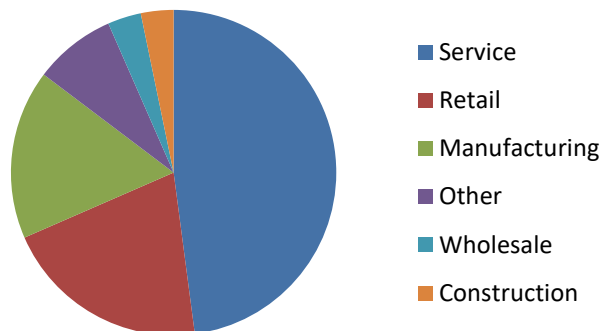

CLIENT INDUSTRIES

Small Business Development Centers
Helping businesses start, grow, and prosper.

Pennsylvania SBDC Lead Office
3819-33 Chestnut Street, Suite 325 | Philadelphia, PA 19104
(215) 898-1219 | www.pasbdc.org | @PASmallBusiness