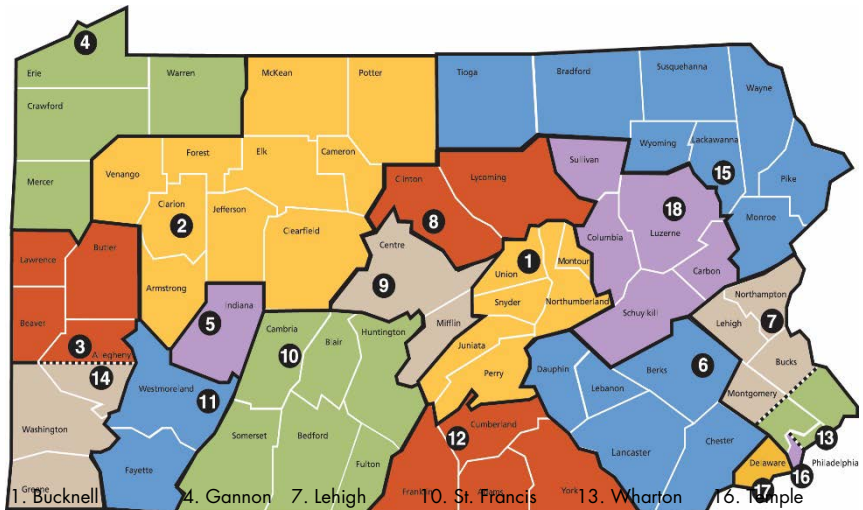

Through providing information, education and no-cost consulting services, the SBDC is ready to help entrepreneurs and small business owners grow their businesses.

DISTRICT PROFILE

County	Population	# of Small Businesses	% Small Businesses
Berks	411,442	31,914	99.94
Chester	498,886	52,284	99.93
Delaware	558,979	50,293	99.92
Lancaster	519,445	49,880	99.94
Montgomery	799,874	90,343	99.91

SBDC LOCATIONS MAP

1. Bucknell
2. Clarion
3. Duquesne
4. Gannon
5. Indiana
6. Kutztown
7. Lehigh
8. Lock Haven
9. Penn State
10. St. Francis
11. St. Vincent
12. Shippensburg
13. Wharton
14. Pittsburgh
15. Scranton
16. Temple
17. Widener
18. Wilkes