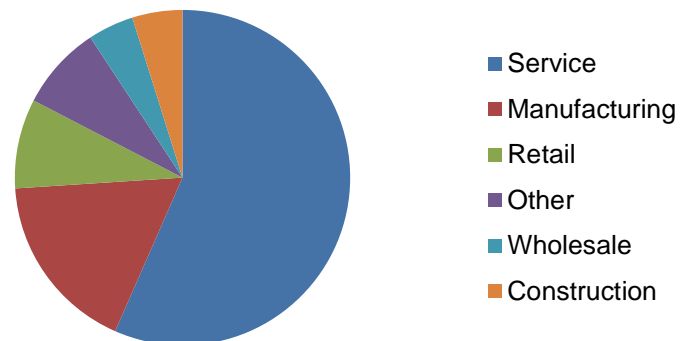

CLIENT INDUSTRIES

Small Business Development Centers
Helping businesses start, grow, and prosper.

Pennsylvania SBDC Lead Office
3819-33 Chestnut Street, Suite 325 | Philadelphia, PA 19104
(215) 898-1219 | www.pasbdc.org | @PASmallBusiness