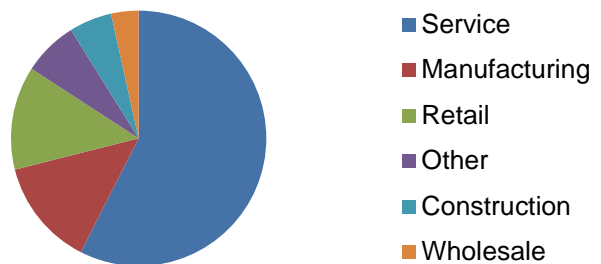

CLIENT INDUSTRIES

Small Business Development Centers
Helping businesses start, grow, and prosper.

Pennsylvania SBDC Lead Office
3819-33 Chestnut Street, Suite 325 | Philadelphia, PA 19104
(215) 898-1219 | www.pasbdc.org | @PASmallBusiness