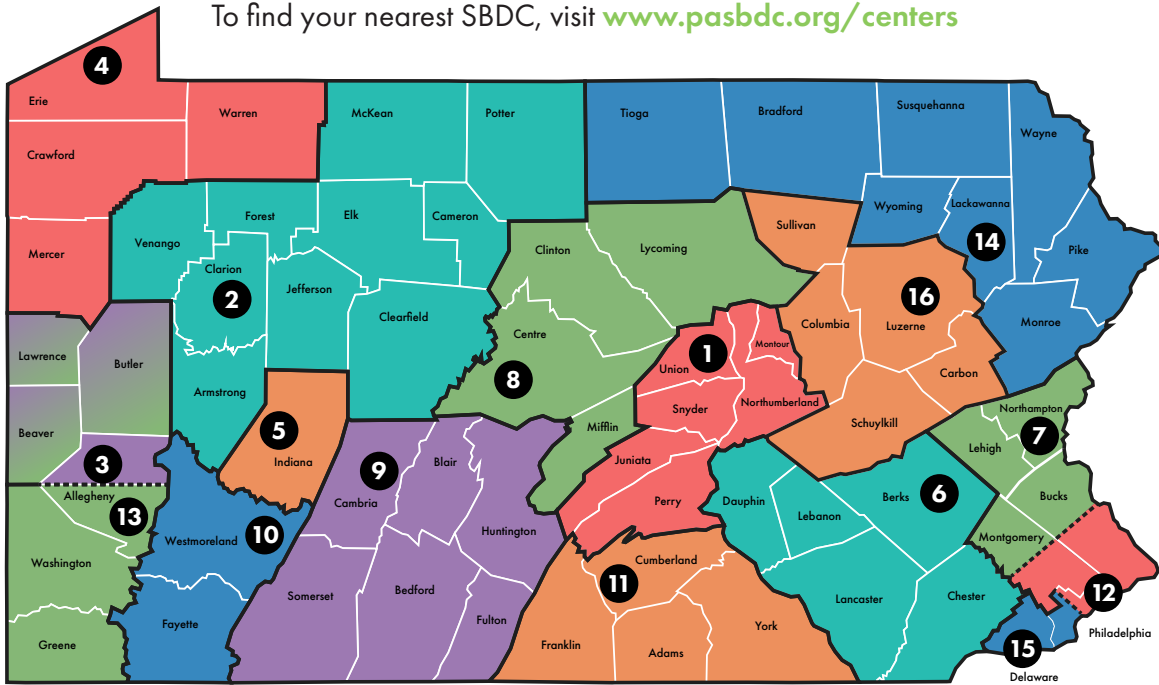

To find your nearest SBDC, visit [www.pasbdc.org/centers](http://www.pasbdc.org/centers)

**1. Bucknell University SBDC**

112 Dana Engineering Building  
Lewisburg, PA 17837  
(570) 577-1249  
[www.bucknell.edu/sbdc](http://www.bucknell.edu/sbdc)

**2. Clarion University SBDC**

*Center of Excellence in Agriculture*  
122 Carrier  
840 Wood Street  
Clarion, PA 16214  
(814) 393-2060  
[www.clarion.edu/sbdc](http://www.clarion.edu/sbdc)

**3. Duquesne University SBDC**

 = county shared by Duquesne University SBDC and University of Pittsburgh SBDC