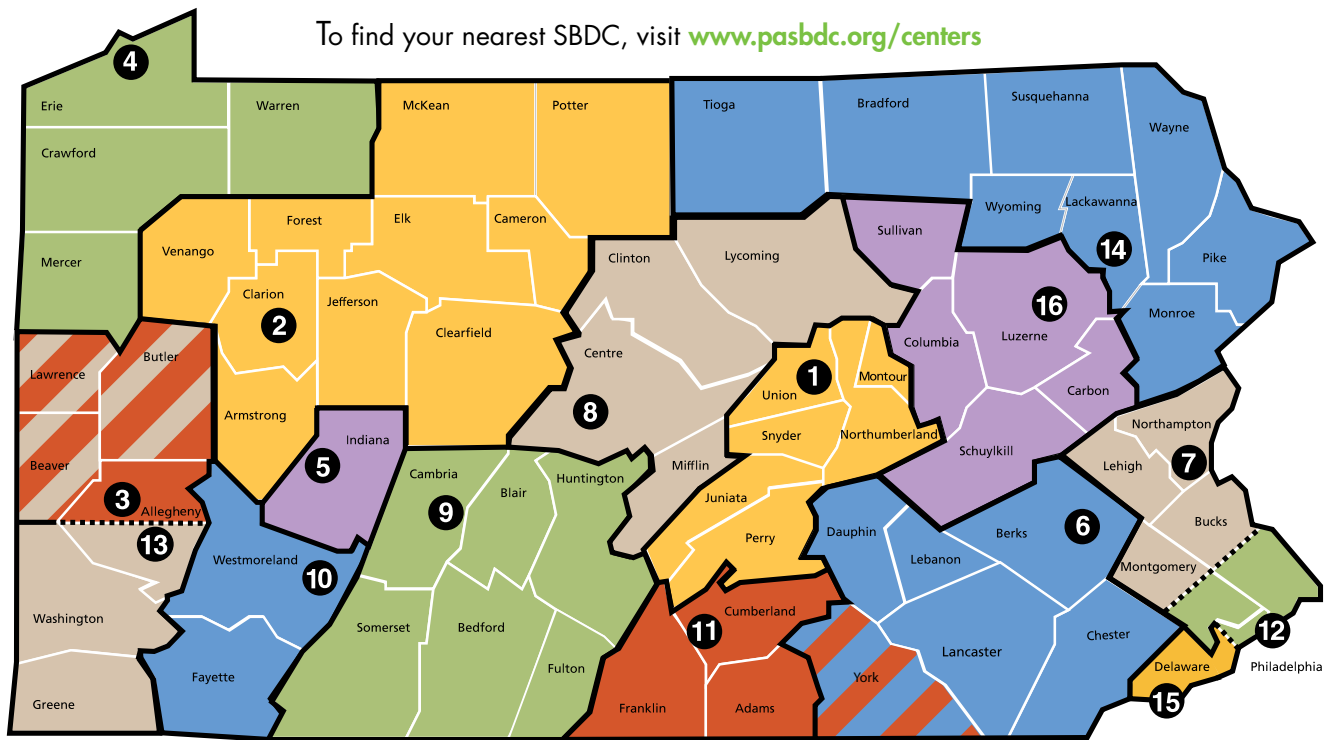

To find your nearest SBDC, visit [www.pasbdc.org/centers](http://www.pasbdc.org/centers)

**1. Bucknell University SBDC**  
112 Dana Engineering Building  
Lewisburg, PA 17837  
(570) 577-1249  
[www.bucknell.edu/sbdc](http://www.bucknell.edu/sbdc)

**2. Clarion University SBDC**  
122 Carrier  
840 Wood Street  
Clarion, PA 16214  
(814) 393-2060  
[www.clarion.edu/sbdc](http://www.clarion.edu/sbdc)

**3. Duquesne University SBDC**  
Rockwell Hall - Room 108  
600 Forbes Avenue  
Pittsburgh, PA 15282  
(412) 396-1633  
[www.sbdc.duq.edu](http://www.sbdc.duq.edu)

= county shared by Kutztown and Shippensburg

= county shared by Duquesne and University of Pittsburgh