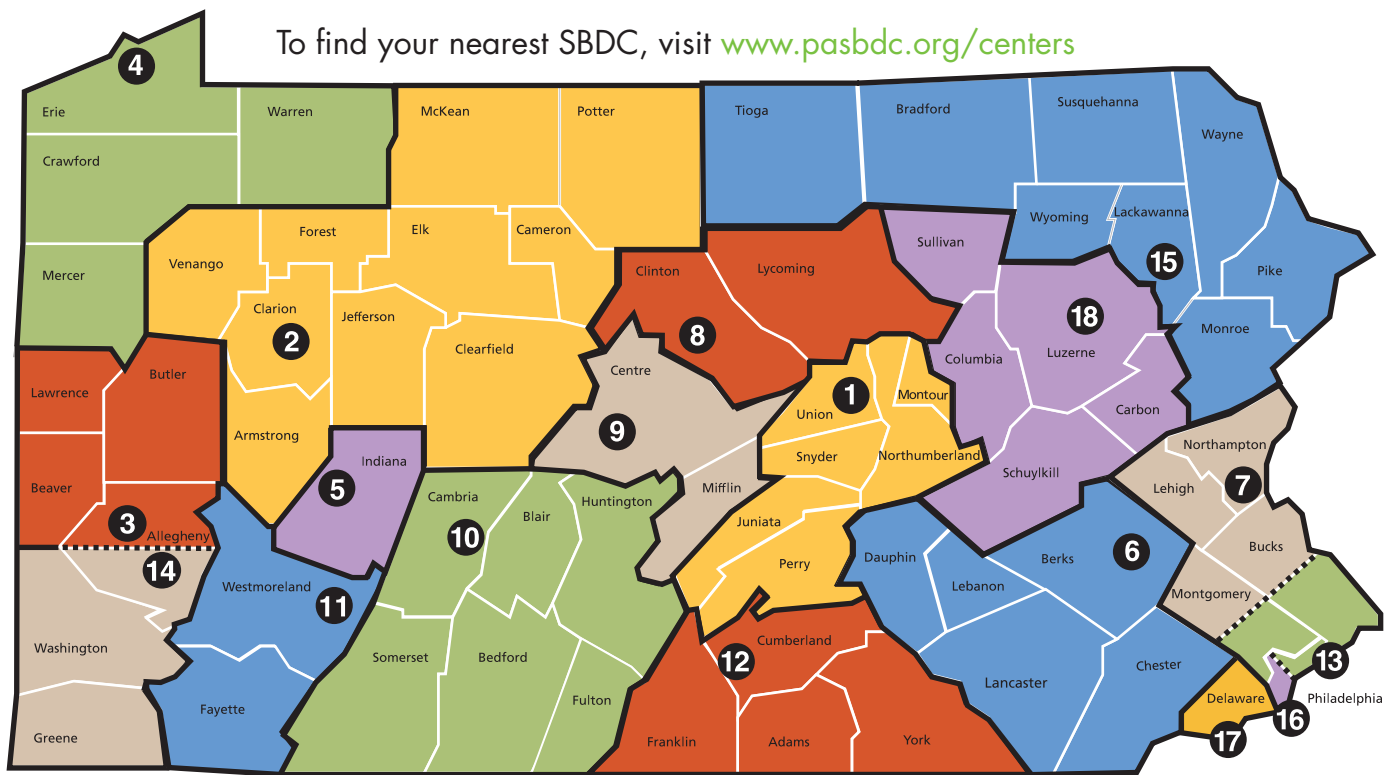

To find your nearest SBDC, visit www.pasbdc.org/centers

1. Bucknell University SBDC
112 Dana Engineering Building
Lewisburg, PA 17837
(570) 577-1249
www.bucknell.edu/sbdc

2. Clarion University SBDC
330 North Point Dr.
Clarion, PA 16214
(814) 393-2060
www.clarion.edu/sbdc