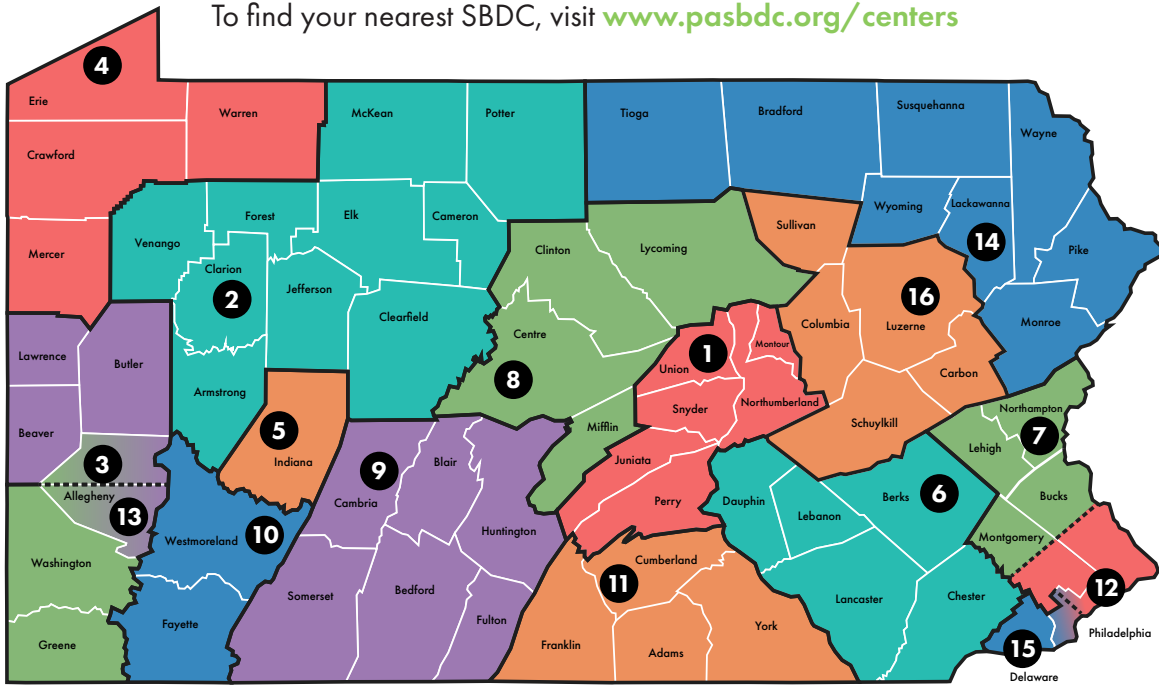

To find your nearest SBDC, visit [www.pasbdc.org/centers](http://www.pasbdc.org/centers)

**1. Bucknell University SBDC**

112 Dana Engineering Building  
Lewisburg, PA 17837  
(570) 577-1249  
[www.bucknell.edu/sbdc](http://www.bucknell.edu/sbdc)

**2. Clarion University SBDC**

*Center of Excellence in Agriculture*  
122 Carrier  
840 Wood Street  
Clarion, PA 16214  
(814) 393-2060  
[www.clarion.edu/sbdc](http://www.clarion.edu/sbdc)

**3. Duquesne University SBDC**

**16. Wilkes University SBDC**

85 South Main Street  
Wilkes-Barre, PA 18701  
(570) 408-4340  
[www.wilkes.edu/sbdc](http://www.wilkes.edu/sbdc)

 County shared by Duquesne University SBDC and University of Pittsburgh SBDC  
 County shared by Temple University SBDC and Widener University SBDC